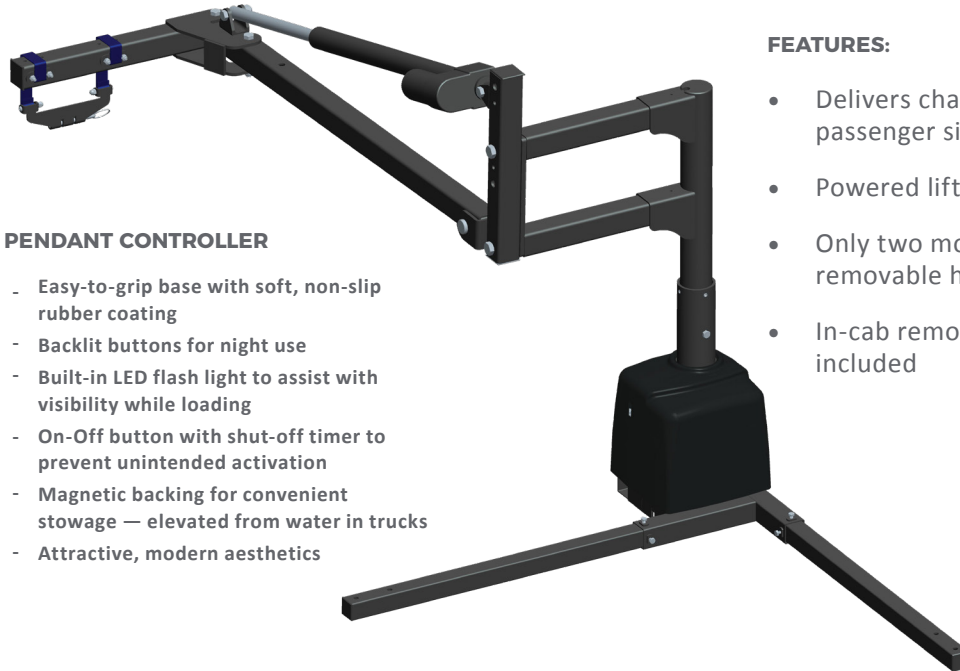

AL815CC + AL825CC

CREW CAB LIFTS

LIGHTWEIGHT AND ECONOMICAL

Harmar's Crew Cab lifts offer a quality choice in capacities to handle most mobility devices. Each offers powered lifting and rotation with a boom that adjusts in both height and length for more flexibility in installation and use.

FEATURES:

- Delivers chair close to driver or passenger side door
- Powered lifting and rotation
- Only two motors to control with removable hand control
- In-cab remote control extension included

PENDANT CONTROLLER

- Easy-to-grip base with soft, non-slip rubber coating
- Backlit buttons for night use
- Built-in LED flash light to assist with visibility while loading
- On-Off button with shut-off timer to prevent unintended activation
- Magnetic backing for convenient stowage — elevated from water in trucks
- Attractive, modern aesthetics

AL815CC PRODUCT SPECIFICATIONS

LIFTING CAPACITY	135 lb
ACCOMMODATES	- Manual wheelchairs - Small power wheelchairs - Scooters
INSTALLED WEIGHT	121 lb
ADJUSTABLE LENGTH	49.25" - 67"
ADJUSTABLE HEIGHT	34" - 41"
POWERED	- Power lifting - Power rotation
WARRANTY	- 3-year - Transferable
INCLUDED	Universal base adapter
SECUREMENT	Docking device (<i>not included</i>)
AVAILABLE OPTIONS	- Battery pack - Custom adapters - Wireless remote