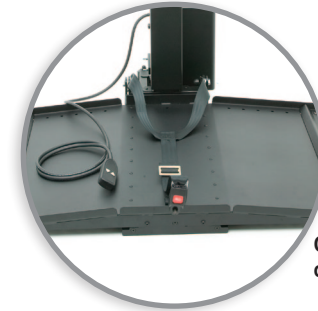

One piece, fully assembled drive-on/drive-off platform