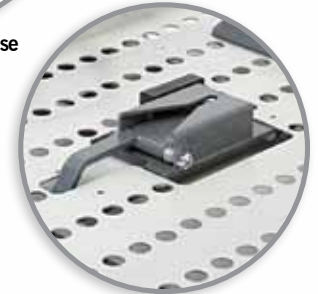

- **New 380 lbs. lifting capacity\***
- **New Standard license plate holder**
- **3-year transferable warranty**
- **Drive-on/drive-off platform allows user to enter from either direction**
- **Easy-to-use, 3-point tie down system with one-handed, black ratcheting straps**
- **Lock-down arm available for use with scooters**
- **Optional Power Dock for use with power chairs\*\***
- **Standard adjustable wheel chocks**
- **Manual override**
- **Can lift a wide variety of Pride® Power Chairs, Scooters and other manufacturers' mobility devices**
- **Shock-absorbing "cradle effect" protects power chairs from jarring vibrations**
- **Optional battery pack means no vehicle hardwiring**

\*Vehicle requires Class IV hitch with a tongue weight of at least 500 lbs.  
\*\*Power Dock adapter for power chairs required.

Note: The Full Platform Exterior Lift can lift all of the listed scooters or power chairs with contoured, Synergy® or Specialty seating.

Standard adjustable wheel chocks

New standard license plate holder

Optional Power Dock now available

One-handed, black ratcheting straps

Drive-on/drive-off platform

Lock-down arm