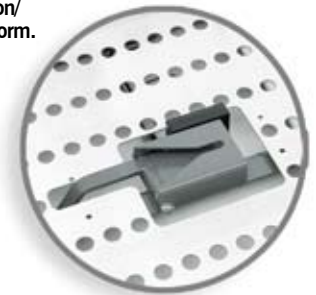

Notes: The Full Platform Exterior Lift can lift all of the listed scooters or power chairs with contoured, Synergy® or Specialty seating.

The information contained herein is correct at the time of publication; we reserve the right to alter specifications without prior notice.

Standard adjustable wheel chocks.

New drive-on/drive-off platform.

New, one-handed, black ratcheting straps.

Optional Power Dock now available.