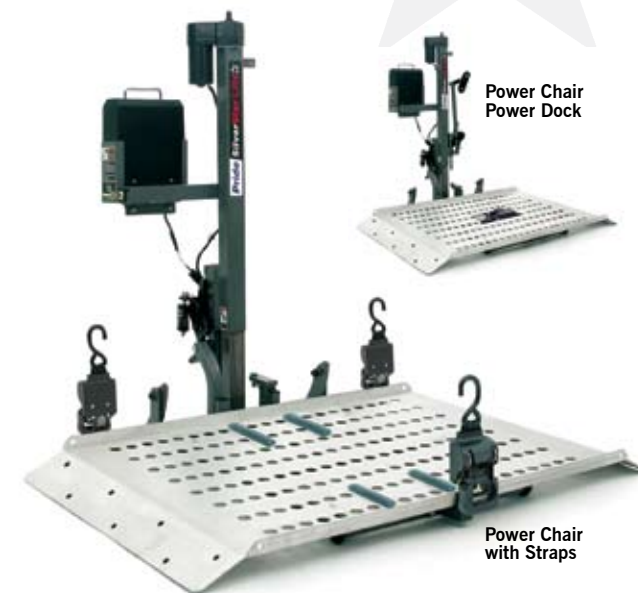

Full Platform Exterior Lifts

| | |
|---|--|
| Base weight lift | 92 lbs. ¹ |
| Mobility device overall weight | 350 lbs. |
| Maximum product width | 28" |
| Maximum travel distance from the ground | 20" |
| Motor | Sealed 12 volt DC |
| Overall platform length | 49.25" (41" usable surface) |
| Warranty | 3-year transferable |
| Hitch Class ² | Class II ³ , III, IV ⁶ |
| Vehicle platform | Full-size van, Mini-van, Truck, Sedan, SUV and Crossover |

Can easily lift the following current Pride® Scooters⁵

- Go-Go Elite Traveller®/ LR 3 & 4
- Go-Go Elite Traveller® Plus/ Plus HD 3 & 4
- Go-Go® Ultra X 3 & 4
- Celebrity® X 3 & 4
- Legend® 3 & 4
- Maxima 3 & 4
- Revo® 3 & 4
- Victory® 9 3 & 4
- Victory® 10 3 & 4

Options

- License plate kit
- Optional battery pack with charger
- Swing-away joint
- Extended swing-away joint
- Power chair weather cover
- Scooter weather cover
- Multi-purpose Battery Pack

¹ Weight does not include any accessories

Full Platform Exterior Lifts

Silver Star®'s Full Platform exterior lift was designed to provide a durable, easy-to-use system to take your power chair or scooter with you. Simple hitched-based installation requires little to no modification of your vehicle and allows for easy removal.